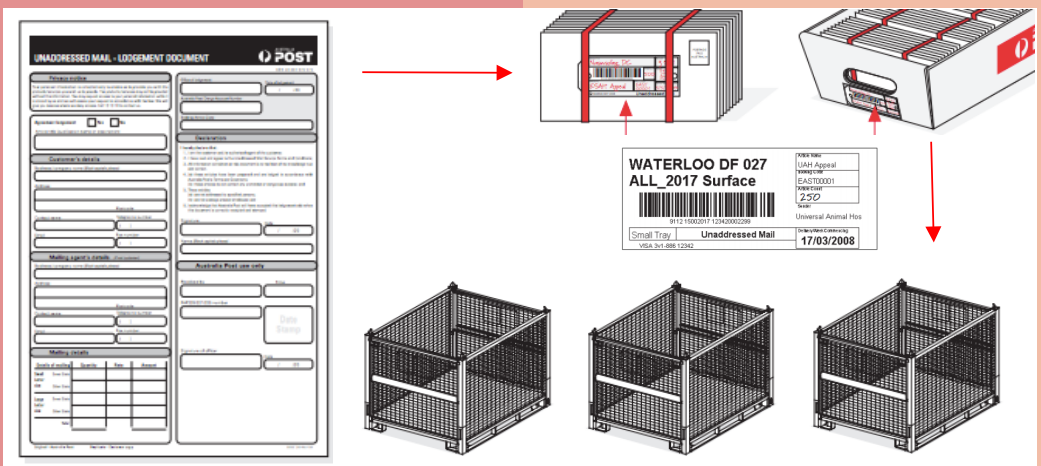

your creative gets delivered into
metro, regional and rural addresses
plus even secure apartments & high
rise buildings or PO Boxes.

- Max weight: 50g
- Min size: 85 x 138mm
- Max size: 130 x 240mm
- Max thickness: 5mm
- Shape: Rectangular (incl. squares)
- Common examples: DL (110 x 220m) or C6 (114 x 162mm)

you apply
you target
you design
you print
you label
you lodge & stack in cages

unaddressed mail with us

\$0.181** **\$0.211****

Intrastate Interstate

we apply
we target
we design
we print**
we label
we lodge & stack in cages